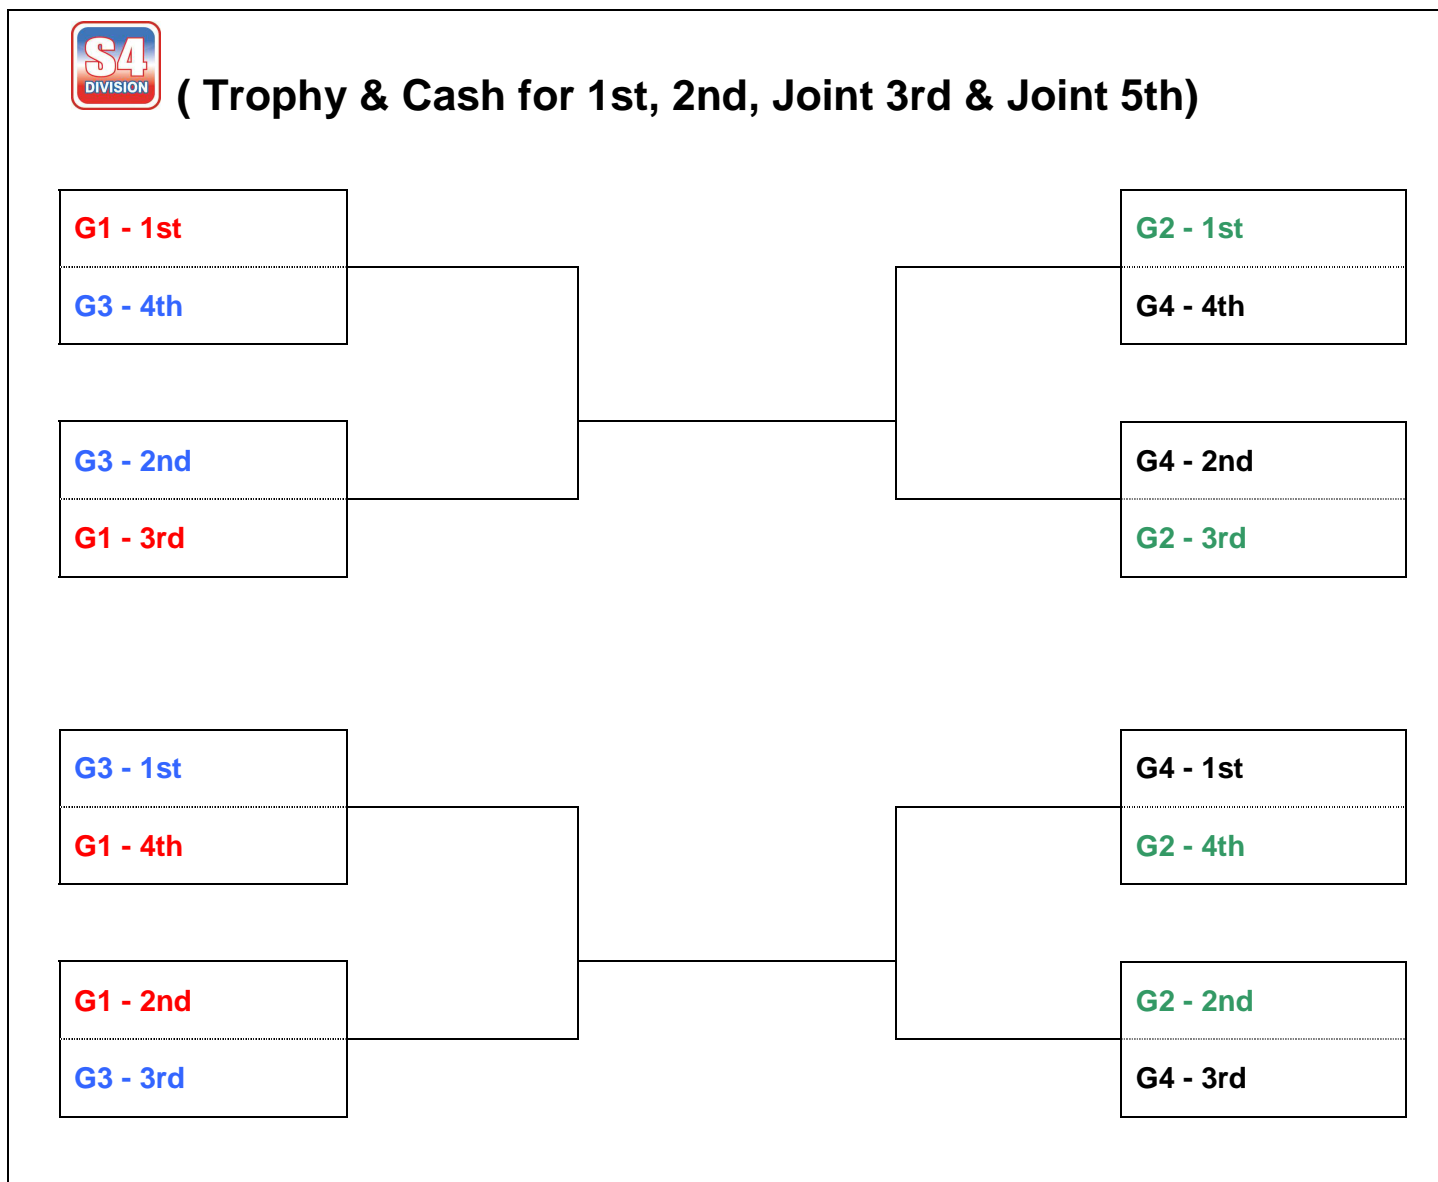

2. PROGRESSION to Single Knock Out

- (a) Top 4 teams of each group from the Round Robin will progress to the Single-KO round.
- (b) Teams are ranked by total LEGS WON.
- (c) All Group Champion has 2 Bonus Points advantage in the Round Robin Ranking.

SEASON 5 DIVISION FINAL

Sunday, 2nd June 2013

3. SEEDING in GRAND FINAL Single-Knock-Out (based on Round Robin Group Standing)

SEASON 5 DIVISION FINAL

Sunday, 2nd June 2013

4. PLAYOFF ROUND GROUPS

***Group Champions**