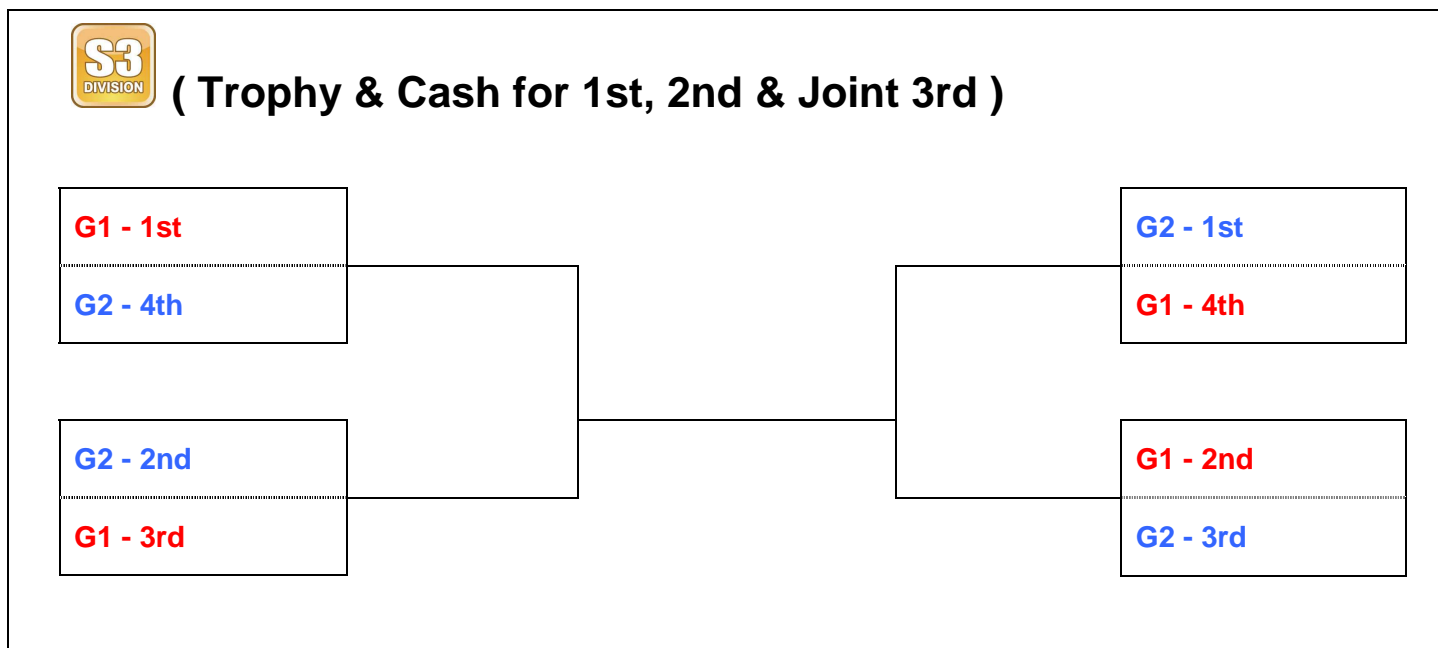

2. PROGRESSION to Single Knock Out

- (a) Top 4 teams of each group from the Round Robin will progress to the Single-KO round.
- (b) Teams are ranked by total LEGS WON.
- (c) All Group Champion has 2 Bonus Points advantage in the Round Robin Ranking.

SEASON 5 DIVISION FINAL

Sunday, 2nd June 2013

3. SEEDING in GRAND FINAL Single-Knock-Out (based on Round Robin Group Standing)

SEASON 5 DIVISION FINAL

Sunday, 2nd June 2013

4. PLAYOFF ROUND GROUPS

***Group Champions**